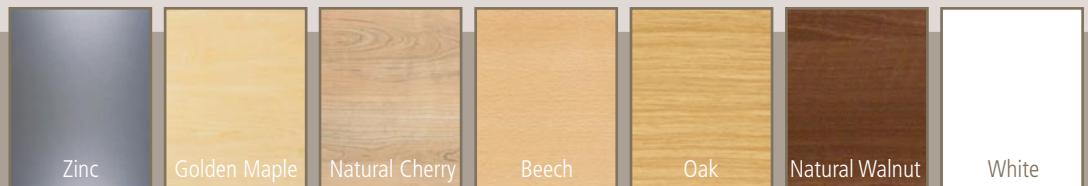

Rectangular

Wave

Double Wave

MFC finishes

Shapes to suit

Juice offers conventional rectangular workspaces, single waves and double waves. Single waves – as shown below – are handed left or right, but the unique Sven Wave shape enables them to be combined in any sequence. Double waves curve around the user and provide a flexible, unhandred workspace.

Veneer finishes

Multi-purpose narrow benches

Juice offers narrow benches 600mm deep each side. This still provides a practical working depth but offers a worthwhile space saving over

the conventional 800mm depth. When specified without dividing screens, narrow benches create ideal conference tables.