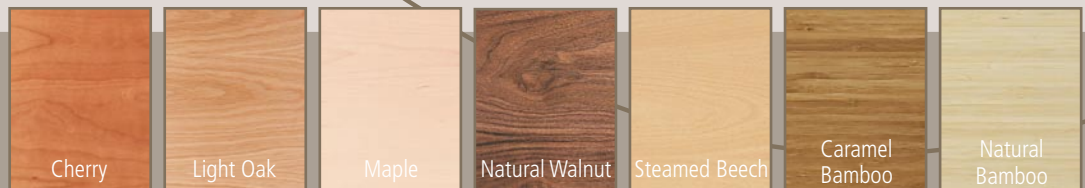

Rectangular

Wave

Double Wave

MFC finishes

Shapes to suit

Juice offers conventional rectangular workspaces, single waves and double waves. Single waves – as shown below – are handed left or right, but the unique Sven Wave shape enables them to be combined in any sequence. Double waves curve around the user and provide a flexible, unhandred workspace.

Veneer finishes

Multi-purpose narrow benches

Juice offers narrow benches 600mm deep each side. This still provides a practical working depth but offers a worthwhile space saving over

the conventional 800mm depth. When specified without dividing screens, narrow benches create ideal conference tables.