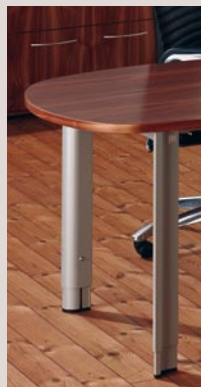

Freedom to move or personal space

Juice may be used to provide flexible space for multiple users or ad hoc work groups, or to create allocated space for permanent staff.